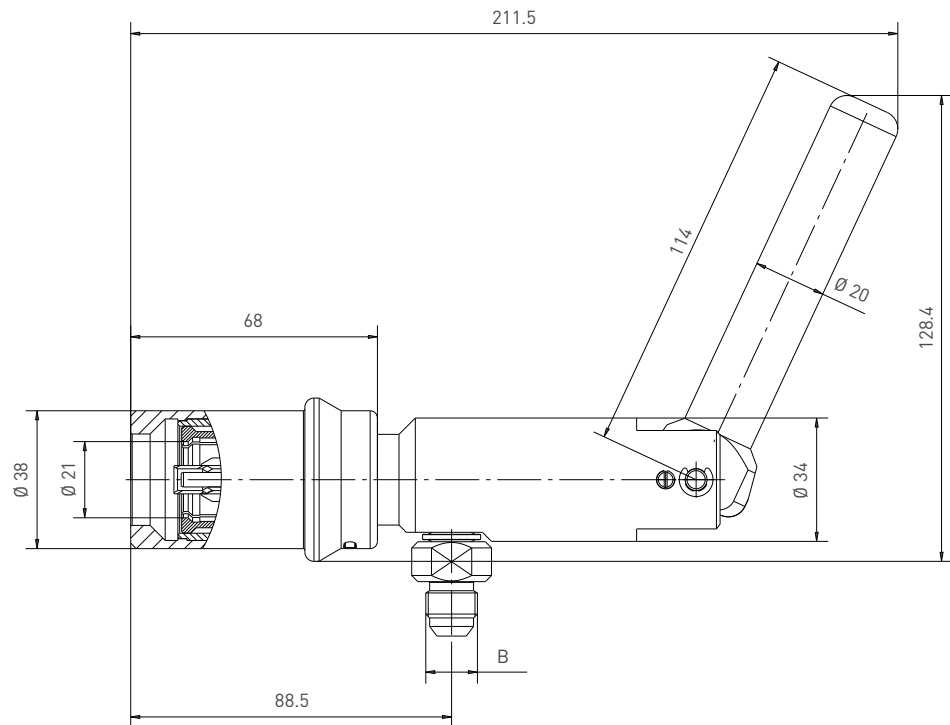

### TECHNICAL DATA

Characteristic	Basic version	Options
Nominal bore DN	3 mm	On request
Pressure range	PN = 50 bar   PS = 80 bar   PT = 120 bar	On request
Temperature range	-40 °C up to +85 °C	On request
Material	Corrosion-resistant	On request
Sealing material	Hydrogen compatible	On request
Design	With integrated venting valve	On request
Registration	PED97/23EC: CE 0036	

**Ordering**

**ORDERING** | Service nozzle TK6 H<sub>2</sub>

approx. dimensions (mm)

Part No.	Description	Inlet B
<b>C1-18488</b>	TK6 H <sub>2</sub>	UNF 9/16" -18* internal thread

\* acc. to SAE J514, 37°