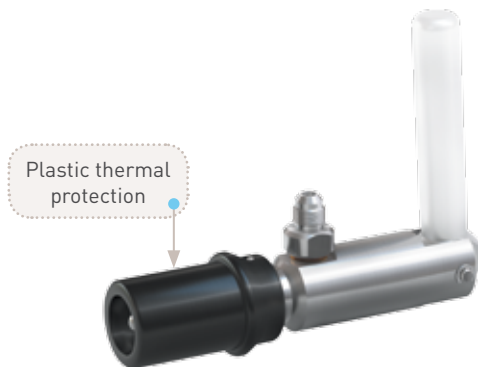

# Type **TK6 H<sub>2</sub>** Service nozzle

for discharging car gas tanks via filling receptacle

#### Features

- Discharge via filling receptacle (max. 80 bar)
- No additional locking device required
- Plastic thermal protection
- Only suitable for WEH TN1 receptacle (without filter)

Cars running on hydrogen have to be serviced and checked regularly, e.g. all pressure vessels have to be discharged. WEH's TK6 H<sub>2</sub> service nozzle has been designed for this specific purpose. The service nozzle has only to be locked onto the receptacle and the gas cylinders can be discharged via the receptacle.